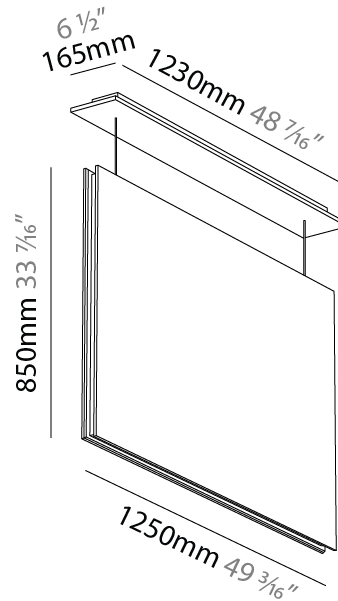

base number   LED   Color   Finish   Cable
Dimming   Temperature   Options   Length

1. To build a product code in our configurator select the specify button on the base model # product page
2. To build a manual product code on this datasheet choose from the options listed below in blue font and add the suffix to the base model #

GENERAL

Series: Lullaby
Brand: Prolicht
Division: Architectural
Mounting Type: Suspension
Mounting Location: Ceiling
Subcategory: Acoustic

PHYSICAL

Shape: Rectangle
Length (mm): 1250
Length (in): 49 ³/₁₆
Width (mm): 50
Width (in): 1 ¹⁵/₁₆
Height (mm): 850
Height (in): 33 ⁷/₁₆
Light Distribution: Direct
Fixture Finish: ANC / ASH / BNA / BTC / BZE / CEL / EGG / EVG / FOG / FOS / FST / FUA / IRI / IRO / KHA / LIC / LIM / MER / MSN / MUS / ONX / PEA / PLU / POL / PPY / RAY / ROY / RST / STE / SWD / TAN / TAU
Fixture Material: Aluminum
Cable Details: 2,000mm / 6,000mm Transparent Cable

ELECTRICAL

Lamp Type: LED
Input Wattage (W): 26
Total Output Wattage (W): 23.7
Dimming: Non-Dimmable / 0-10V Dimming
Driver Included: Yes
Driver Location: Integrated
Driver Type: Constant Current - Universal
Driver Class: Class 2
Input Voltage (V): 120 - 277

LED

Color Temperature (°K): 2700 / 3000 / 3500 / 4000
Max. Delivered Lumen (lm): 3432 / 3482 / 3515 / 3582
Nominal Lumen (lm): 4100 / 4160 / 4200 / 4280
CRI: >90 CRI
Lamp Life (hrs): 80000

OPTICAL

Beam Angle: 80

RATINGS AND CERTIFICATIONS

Certified By: Certified for North American Standards
IP rating: IP20