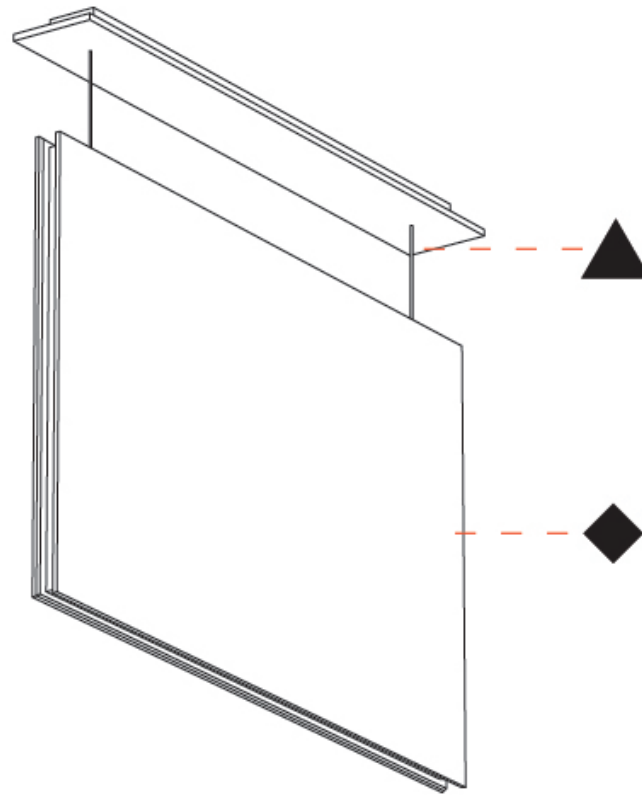

A300694-

PROJECT

TYPE

SPECIFIER

QUANTITY

DATE

A