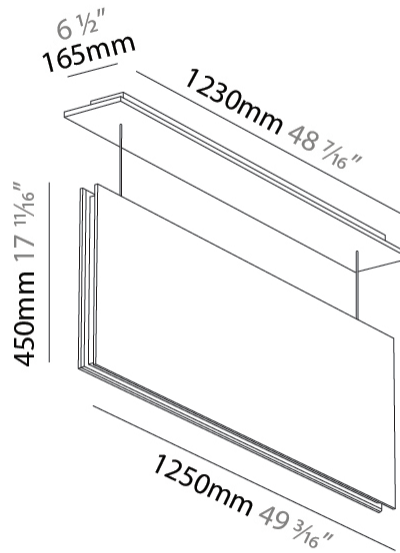

1. To build a product code in our configurator select the specify button on the base model # product page
2. To build a manual product code on this datasheet choose from the options listed below in blue font and add the suffix to the base model #

GENERAL

Series: Lullaby
Brand: Prolicht
Division: Architectural
Mounting Type: Suspension
Mounting Location: Ceiling
Subcategory: Acoustic

PHYSICAL

Shape: Rectangle
Length (mm): 1250
Length (in): 49 ³/₁₆
Width (mm): 50
Width (in): 1 ¹⁵/₁₆
Height (mm): 450
Height (in): 17 ¹¹/₁₆
Light Distribution: Direct
Fixture Finish: [ANC / ASH / BNA / BTC / BZE / CEL / EGG / EVG / FOG / FOS / FST / FUA / IRI / IRO / KHA / LIC / LIM / MER / MSN / MUS / ONX / PEA / PLU / POL / PPY / RAY / ROY / RST / STE / SWD / TAN / TAU](#)
Fixture Material: Aluminum
Cable Details: 2,000mm / 6,000mm Transparent Cable

ELECTRICAL

Lamp Type: LED
Input Wattage (W): 26
Total Output Wattage (W): 23.7
Dimming: [Non-Dimmable / 0-10V Dimming](#)
Driver Included: Yes
Driver Location: Integrated
Driver Type: Constant Current - Universal
Driver Class: Class 2
Input Voltage (V): 120 - 277

LED

Color Temperature (°K): [2700 / 3000 / 3500 / 4000](#)
Max. Delivered Lumen (lm): 3432 / 3482 / 3515 / 3582
Nominal Lumen (lm): 4100 / 4160 / 4200 / 4280
CRI: >90 CRI
Lamp Life (hrs): 80000

OPTICAL

Beam Angle: 80

RATINGS AND CERTIFICATIONS

Certified By: Certified for North American Standards
IP rating: IP20